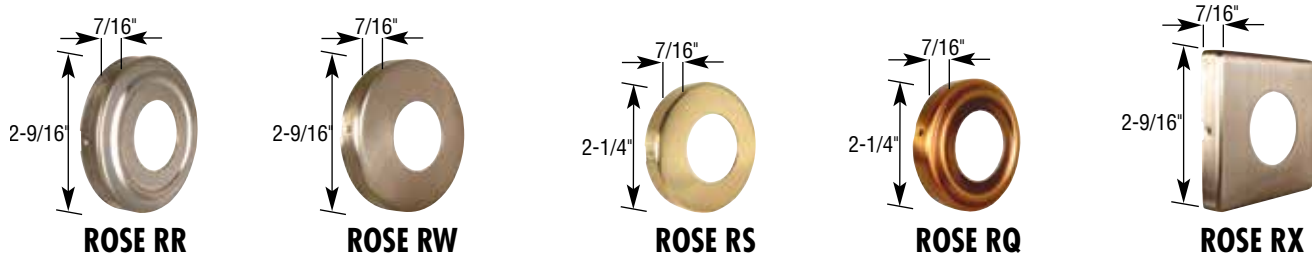

ArchiTech Ordering: Infinite Grade 1 Trim Options

Standard Model Ordering. Infinite Custom Models Also Available, Call for Ordering Assistance:

1-800-ALA-LOCK
631-789-4871
Fax: 631-789-3383

BASE DISTRIBUTION MORTISE MODEL P/N SCHEME

BASE DISTRIBUTION CYLINDRICAL MODEL P/N SCHEME

ArchiTech: Hundreds of Options for ArchiTech to be Customized. Select Standard Mortise & Tubular Lock Trim & Rose Options:

345 Bayview Avenue Amityville, NY 11701 USA • 1-800-ALA-LOCK • 631-789-4871 • Fax: 631-789-3383