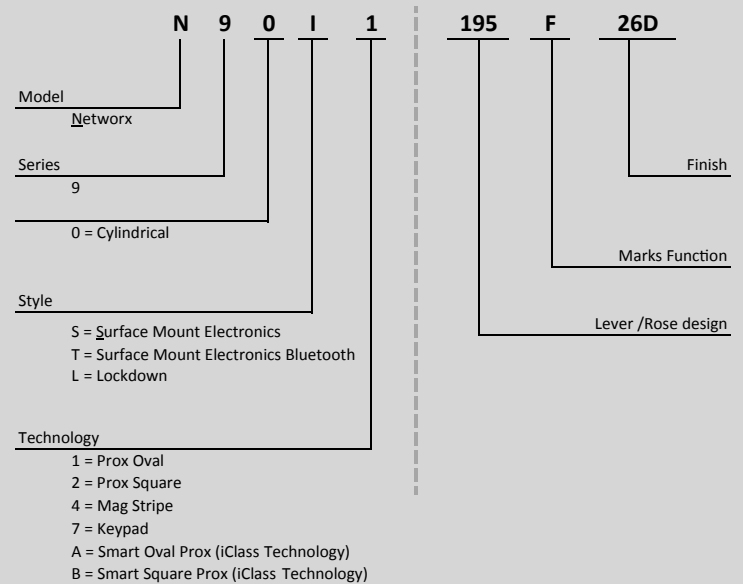

ArchiTech Ordering: Infinite Grade 1 Trim Options

Standard Model Ordering. Infinite Custom Models Also Available, Call for Ordering Assistance:

1-800-ALA-LOCK
631-789-4871
Fax: 631-789-3383

BASE DISTRIBUTION MORTISE MODEL P/N SCHEME

BASE DISTRIBUTION CYLINDRICAL MODEL P/N SCHEME

ArchiTech: Hundreds of Options for ArchiTech to be Customized. Select Standard Mortise & Tubular Lock Trim & Rose Options:

345 Bayview Avenue Amityville, NY 11701 USA • 1-800-ALA-LOCK • 631-789-4871 • Fax: 631-789-3383

ROUND 10

STANHOPE 5644

PLAZA 82

BALL 20/30

MONACO 57

DAYTON 83

ECLIPSE 60

TOWNE 72