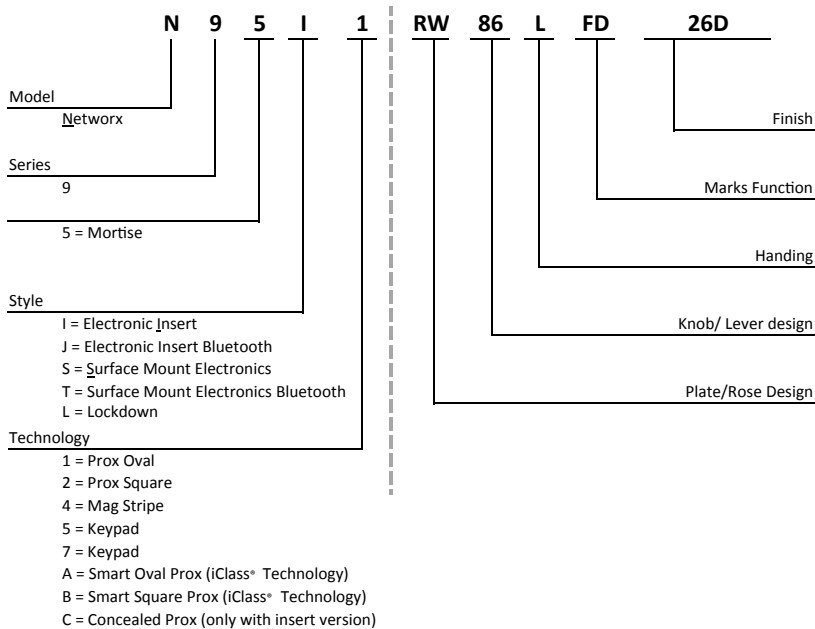

ArchiTech Ordering: Infinite Grade 1 Trim Options

Standard Model Ordering. Infinite Custom Models Also Available, Call for Ordering Assistance:

1-800-ALA-LOCK
631-789-4871
Fax: 631-789-3383

BASE DISTRIBUTION MORTISE MODEL P/N SCHEME

BASE DISTRIBUTION CYLINDRICAL MODEL P/N SCHEME

ArchiTech: Hundreds of Options for ArchiTech to be Customized. Select Standard Mortise & Tubular Lock Trim & Rose Options:

345 Bayview Avenue Amityville, NY 11701 USA • 1-800-ALA-LOCK • 631-789-4871 • Fax: 631-789-3383

ROUND 10

STANHOPE 5644

PLAZA 82

BALL 20/30

MONACO 57

DAYTON 83

ECLIPSE 60

TOWNE 72