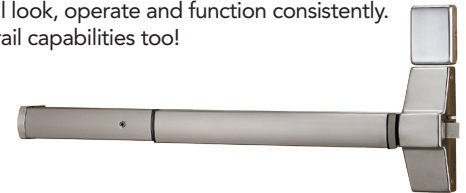

ALARM LOCK

Find out how to get staff training FREE at www.alarmlock.com or call 1-866-902-2444

ALARM LOCK SYSTEMS, INC. • 1-800-ALA-LOCK
345 Bayview Avenue • Amityville, NY 11701 Trilogy and Trilogy Networkx are registered trademarks of Alarm Lock Systems, Inc. A division of Napco. ALA491