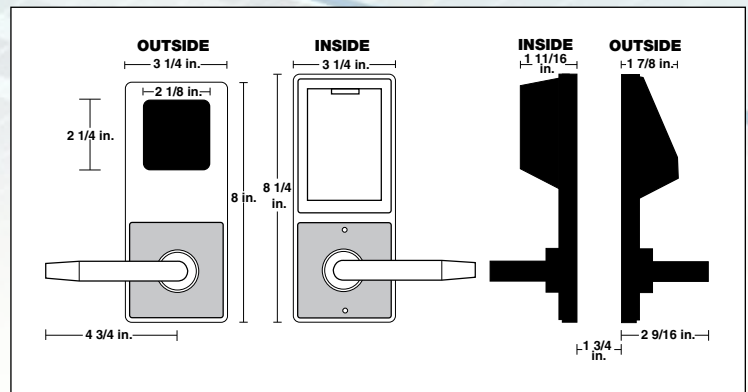

INTERCHANGEABLE CORE MODELS: Accepts 6 & 7 Pin Cylinders from: Best®, Arrow®, KSP®, Medeco Keymark® & Kaba Peaks®. Also available IC Core models for Yale®, Medeco®, Sargent, Corbin/ Russwin CL and Schlage. Alarm Lock Tailpiece is supplied; IC Core is not included.

LATCHBOLT: UL Listed, fire rated, 3 hours, 1/2" throw, solid brass, deadlocking. Reversible. Adjustable front for flat or beveled doors.

STRIKE: 1 1/8" x 2 3/4" T strike & 1 1/4" x 4 7/8" ASA strike included. With screws for wood or metal jambs.

LATCH FRONT: 1 1/8" x 2 1/4" wrought brass or stainless steel.

HANDING: Non-handed.

FINISHES: US3 polished brass, US26D satin chrome, 10B duronodic.

POWER: 5 AA alkaline batteries (supplied), provide up to 5 years long battery life &/or approximately 75,000 cycles, typ., engaging Trilogy's unique Flex Drive™ motor, depending on actual lock usage. Audible low battery alert.

DOOR PREP: Standard ANSI A115 Series Prep, modified by adding additional through-bolt holes. Cleanly, simply retrofits standard locksets.

COMPLIANCES: Grade 1, heavy duty cylindrical lockset, UL listed and FCC certified. ADA compliant leversets.

DL 27 00 W LD IC 26D Y

Model & Series:

DL27 = Trilogy T2 Series

Trim:

00 = Lever

75 = Regal Trim Lever

Exterior / Interior Use:

W = Weatherproof for exterior use

(Note: No "W" indicates standard, interior use.)

Lockdown Feature:

LD = Standard Interchangeable Core Prep for

Best, Falcon, Arrow, KSP

(Note: No "IC" indicates standard K.O. cylinder.)

Finish:

3 = US3 Polished Brass

26D = US26D Satin Chrome

10B = Duronodic

Special Order IC Prep:

-Y = Yale

-M = Medeco

-R = Sargent

-C = Corbin/Russwin

-S = Schlage

ALARM LOCK

Alarm Lock Systems, LLC (A Division of NAPCO Security Technologies, Inc.)

333 Bayview Ave, Amityville, New York 11701

1-800-ALA-LOCK • ++ 631.842.9400 • Fax 631-789-3383

www.alarmlock.com • salesinfo@alarmlock.com

Trilogy and LocDown are trademarks of NAPCO Security Technologies. Other trademarks listed are those of their respective companies.

Preliminary specifications subject to change without prior notice. © 2015.11 ALA506