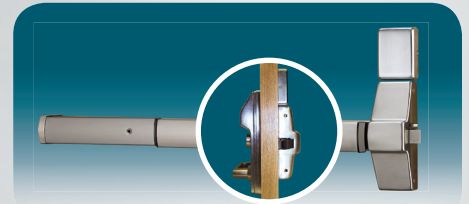

Exit Doors

TrilogiExit retrofits existing exit bars and saves manpower on guard tours

Upgrade existing panic bars with Trilogi® Exit pushbutton PIN code or Prox ID card access. Get Trilogi convenience and set un/lock schedules to save the manpower required to physically dog-down doors, plus get event logs of use. Use with panic exit devices from most major manufacturers.

- **ETDL Series** support 2000 **PIN code** users, Yale, Sargent versions, respectively
- **ETPDL Series Prox-reader** model of above, supports 2000 Prox ID cards and/or PIN users. Built-in HID Prox reader and tap-add enroller at the lock. Yale, Sargent versions, respectively
- Clutch mechanism ensures long life and durability
- Fingertip and/or Windows® PC Programmable
- Real Time Clock for up to 40,000 Event Time/Date-Stamped Audit Trail
- Up to 500 Lock/Unlock Schedules (with Time Zone Support)
- Non-Handed; Fully Field Reversible
- Battery operated; uses 5 AA batteries
- Rim cylinder supplied; Choice of 7 finishes
- Retrofit Von Duprin® 99, Corbin® ED5000 & Yale®, Dorma® 9300, Arrow® 3800, Sargent®, Precision® 1100 & Cal Royal® 9800